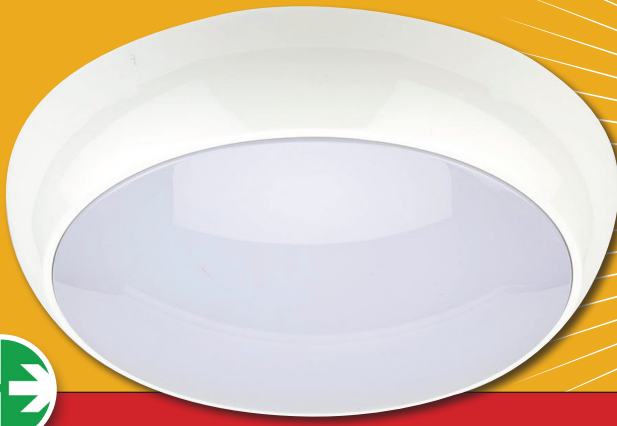

# OSLO 14W IP54 Microwave Emergency Bulkhead

4000K 1200lm

**PRELUX**  
LED PRODUCTS

Product Code: PXOSMWEM

## Technical Specifications

Model	Voltage	Power	Power Factor	Lumen (±5%)	Beam Angle	CCT	Lifespan	CRI	Dimensions
Microwave	AC100-240V	14W	≥0.9	1200	110°	4000K	35000h	≥80	Ø325*100mm

## Driver Data Sheet

Driver Data	
Input Rated Voltage	AC100-240V
Power Consumption	14W
LED Driver Output Voltage	DC 36V
LED Driver Current Output	330mA (+/-20mA)
Light Source	2835 SMD LED
Number of LEDS	108 pcs
Colour Temperature	4000K
CRI	≥80
Lumens	1200lm
View Angle	110°
Housing Material	Polycarbonate
Rating	IP54
Life Span	Approx 35,000h
Operating Temperature	-10°C - +40°C
Dimension	325mm x 100mm
Nett Weight	1.8Kg
Compliance	CE, ROHS
Sensor Range	180°, 0.5-8m Adjustable
Sensing Interval	10 Sec to 5 Min
Sensing Interval Output	25% Nominal Power

## Beam Angle

The Prelux Oslo 14W Microwave Emergency circular bulkhead is IP54 rated and provides an even light output thanks to its polycarbonate opal diffuser. It is available in 6 different versions and is an excellent solution for lighting corridors, stairs, toilets and changing areas.