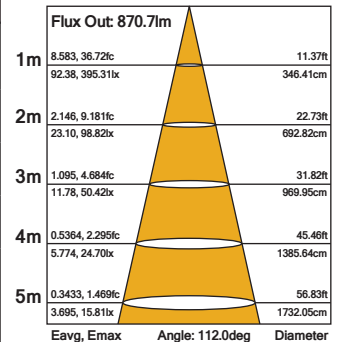

Beam Angle

The Prelux Oslo 14W Microwave Emergency circular bulkhead is IP54 rated and provides an even light output thanks to its polycarbonate opal diffuser. It is available in 6 different versions and is an excellent solution for lighting corridors, stairs, toilets and changing areas.

- LED light source
- Polycarbonate housing and Opal diffuser
- No noise, no flicker, resistance from vibration
- Anti glare design
- CE and ROHS compliant