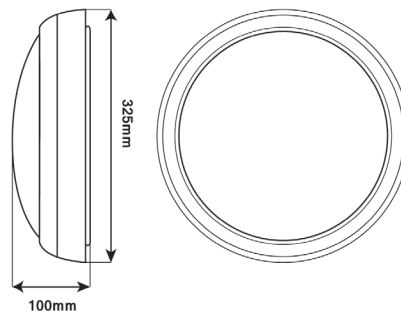

## Technical Specifications

Model	Voltage	Power	Power Factor	Lumen (±5%)	Beam Angle	CCT	Lifespan	CRI	Dimensions
Microwave	AC100-240V	14W	≥0.9	1200	110°	4000K	35000h	≥80	Ø325*100mm

## Driver Data Sheet

Driver Data	
Input Rated Voltage	AC100-240V
Power Consumption	14W
LED Driver Output Voltage	DC 36V
LED Driver Current Output	330mA (+/-20mA)
Light Source	2835 SMD LED
Number of LEDS	108 pcs
Colour Temperature	4000K
CRI	≥80
Lumens	1200lm
View Angle	110°
Housing Material	Polycarbonate
Rating	IP54
Life Span	Approx 35,000h
Operating Temperature	-10°C - +40°C
Dimension	325mm x 100mm
Nett Weight	1.8Kg
Compliance	CE, ROHS
Sensor Range	180°, 0.5-8m Adjustable
Sensing Interval	10 Sec to 5 Min
Sensing Interval Output	25% Nominal Power

## Beam Angle

The Prelux Oslo 14W Microwave Emergency circular bulkhead is IP54 rated and provides an even light output thanks to its polycarbonate opal diffuser. It is available in 6 different versions and is an excellent solution for lighting corridors, stairs, toilets and changing areas.