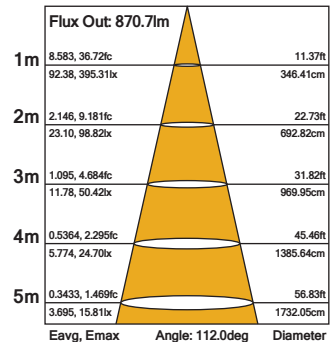

Beam Angle

The Prelux Oslo 14W Corridor circular bulkhead is IP54 rated and provides an even light output thanks to its polycarbonate opal diffuser. It is available in 6 different versions and is an excellent solution for lighting corridors, stairs, toilets and changing areas.

- LED light source
- Polycarbonate housing and Opal diffuser
- No noise, no flicker, resistance from vibration
- Anti glare design
- CE and ROHS compliant