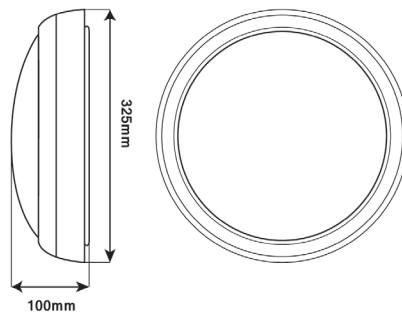

OSLO 14W IP54 Corridor Bulkhead

4000K 1200lm

Product Code: PXOSCOR

Technical Specifications

Model	Voltage	Power	Power Factor	Lumen (±5%)	Beam Angle	CCT	Lifespan	CRI	Dimensions
Corridor	AC100-240V	14W	≥0.9	1200	110°	4000K	35000h	≥80	Ø325*100mm

Driver Data Sheet

Driver Data	
Input Rated Voltage	AC100-240V
Power Consumption	14W
LED Driver Output Voltage	DC 36V
LED Driver Current Output	330mA (+/-20mA)
Light Source	2835 SMD LED
Number of LEDS	108 pcs
Colour Temperature	4000K
CRI	≥80
Lumens	1200lm
View Angle	110°
Housing Material	Polycarbonate
Rating	IP54
Life Span	Approx 35,000h
Operating Temperature	-10°C - +40°C
Dimension	325mm x 100mm
Nett Weight	1.8Kg
Compliance	CE, ROHS
Emergency Version	-
Microwave Version	-

Beam Angle

The Prelux Oslo 14W Corridor circular bulkhead is IP54 rated and provides an even light output thanks to its polycarbonate opal diffuser. It is available in 6 different versions and is an excellent solution for lighting corridors, stairs, toilets and changing areas.