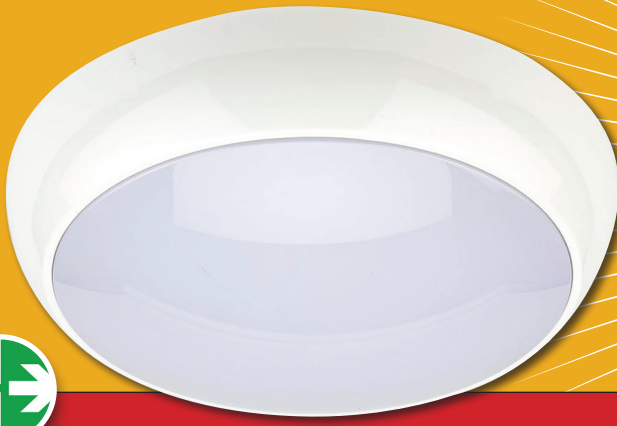

OSLO 14W IP54 Corridor Emergency Bulkhead

4000K 1200lm

PRELUX
LED PRODUCTS

Product Code: PXSCOREM

Technical Specifications

Model	Voltage	Power	Power Factor	Lumen (±5%)	Beam Angle	CCT	Lifespan	CRI	Dimensions
Corridor Emergency	AC100-240V	14W	≥0.9	1200	110°	4000K	35000h	≥80	Ø325*100mm

Driver Data Sheet

Driver Data	
Input Rated Voltage	AC100-240V
Power Consumption	14W
LED Driver Output Voltage	DC 36V
LED Driver Current Output	330mA (+/-20mA)
Light Source	2835 SMD LED
Number of LEDS	108 pcs
Colour Temperature	4000K
CRI	≥80
Lumens	1200lm
View Angle	110°
Housing Material	Polycarbonate
Rating	IP54
Life Span	Approx 35,000h
Operating Temperature	-10°C - +40°C
Dimension	325mm x 100mm
Nett Weight	1.8Kg
Compliance	CE, ROHS
Emergency Version	Yes
Microwave Version	-

Beam Angle

The Prelux Oslo 14W Corridor Emergency circular bulkhead is IP54 rated and provides an even light output thanks to its polycarbonate opal diffuser. It is available in 6 different versions and is an excellent solution for lighting corridors, stairs, toilets and changing areas.

- LED light source
- Polycarbonate housing and Opal diffuser
- No noise, no flicker, resistance from vibration
- Anti glare design
- CE and ROHS compliant