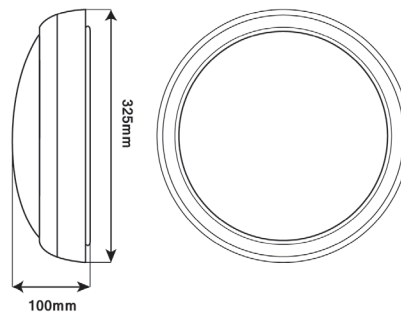

OSLO 14W IP54 Corridor Emergency Bulkhead

4000K 1200lm

PRELUX
LED PRODUCTS

Product Code: PXSCOREM

Technical Specifications

Model	Voltage	Power	Power Factor	Lumen (±5%)	Beam Angle	CCT	Lifespan	CRI	Dimensions
Corridor Emergency	AC100-240V	14W	≥0.9	1200	110°	4000K	35000h	≥80	Ø325*100mm

Driver Data Sheet

Driver Data	
Input Rated Voltage	AC100-240V
Power Consumption	14W
LED Driver Output Voltage	DC 36V
LED Driver Current Output	330mA (+/-20mA)
Light Source	2835 SMD LED
Number of LEDS	108 pcs
Colour Temperature	4000K
CRI	≥80
Lumens	1200lm
View Angle	110°
Housing Material	Polycarbonate
Rating	IP54
Life Span	Approx 35,000h
Operating Temperature	-10°C - +40°C
Dimension	325mm x 100mm
Nett Weight	1.8Kg
Compliance	CE, ROHS
Emergency Version	Yes
Microwave Version	-

Beam Angle

The Prelux Oslo 14W Corridor Emergency circular bulkhead is IP54 rated and provides an even light output thanks to its polycarbonate opal diffuser. It is available in 6 different versions and is an excellent solution for lighting corridors, stairs, toilets and changing areas.