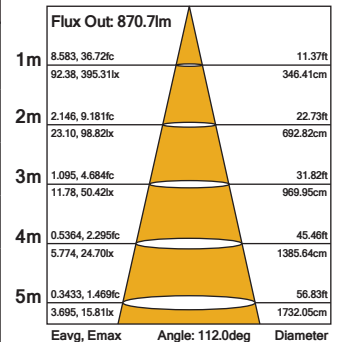

Beam Angle

The Prelux Oslo 14W Corridor Emergency circular bulkhead is IP54 rated and provides an even light output thanks to its polycarbonate opal diffuser. It is available in 6 different versions and is an excellent solution for lighting corridors, stairs, toilets and changing areas.

- LED light source
- Polycarbonate housing and Opal diffuser
- No noise, no flicker, resistance from vibration
- Anti glare design
- CE and ROHS compliant