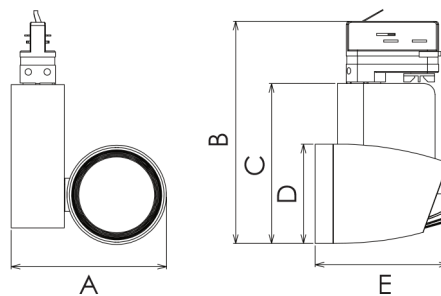

NICO 35W LED Spotlight (White)

4000K 3000lm

PRELUX LED PRODUCTS

Product Code: PX35WH4K

Technical Specifications

Model	Voltage	Power	Power Factor	Lumen (±5%)	Beam Angle	CCT	Lifespan	CRI	Dimensions
35W	AC100-240V	35W	≥0.9	3000	15°/24°/45°	4000K	40000h	≥80	L161*W110*H234mm

Fixture Compatibility

Rated Wattage	35W
Electrical Classification	II
Ingress Protection	IP20
Operating Temperature	-20°C~45°C
Operating Humidity	0~90%
Storage Temperature	-20°C~65°C

Beam Angle

35W Dimensions (mm)