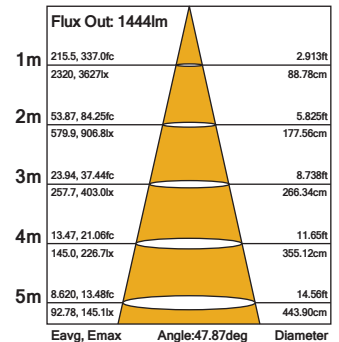

Beam Angle

35W Dimensions (mm)

A	161
B	234
C	167
D	ø110
E	131

Prelux Nico track lights adopt COB LEDs with excellent color rendering index to increase the color fidelity of the target illuminated object. It provides excellent heat dissipation and even light output without glare or dark spot. Adjustable lighting orientation with 360 degree in horizontal direction and 180 in vertical direction provided. 1-circuit adapter, 2-circuit adapter, 3-circuit adapter are all available.

- Environment friendly, without Mercury or other hazardous substances
- Up to 70% energy saving compared to standard CFL
- Adjustable 360° degrees horizontally, 180° degrees vertically
- Long lifetime of 40,000 hours
- 15°/24°/45° beam angle
- CCT: 4000K
- No UV/IR light