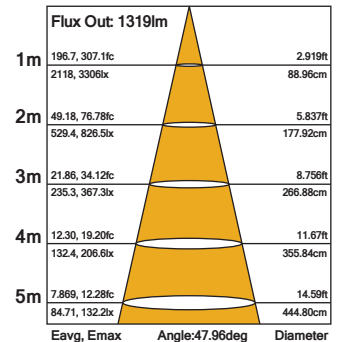

NICO 35W LED Spotlight (White)

3000K 2850lm

PRELUX LED PRODUCTS

Product Code: PX35WH3K

Technical Specifications

Model	Voltage	Power	Power Factor	Lumen (±5%)	Beam Angle	CCT	Lifespan	CRI	Dimensions
35W	AC100-240V	35W	≥0.9	2850	15°/24°/45°	3000K	40000h	≥80	L161*W110*H234mm

Fixture Compatibility

Rated Wattage	35W
Electrical Classification	II
Ingress Protection	IP20
Operating Temperature	-20°C~45°C
Operating Humidity	0~90%
Storage Temperature	-20°C~65°C

Beam Angle

35W Dimensions (mm)	
A	161
B	234
C	167
D	ø110
E	131