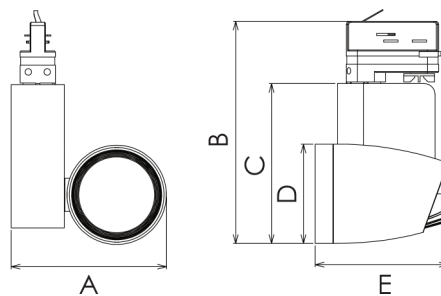

NICO 35W LED Spotlight (White)

3000K 2850lm

PRELUX LED PRODUCTS

Product Code: PX35WH3K

Technical Specifications

Model	Voltage	Power	Power Factor	Lumen (±5%)	Beam Angle	CCT	Lifespan	CRI	Dimensions
35W	AC100-240V	35W	≥0.9	2850	15°/24°/45°	3000K	40000h	≥80	L161*W110*H234mm

Fixture Compatibility

Rated Wattage	35W
Electrical Classification	II
Ingress Protection	IP20
Operating Temperature	-20°C~45°C
Operating Humidity	0~90%
Storage Temperature	-20°C~65°C

Beam Angle

35W Dimensions (mm)	
A	161
B	234
C	167
D	ø110
E	131