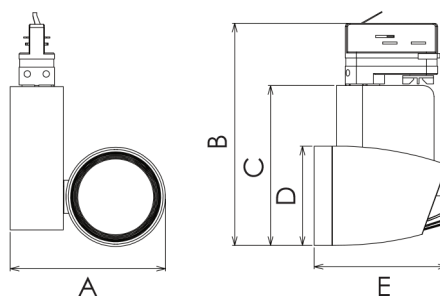

Beam Angle

12W Dimensions (mm)

A	126.5
B	194
C	137.5
D	ø75
E	104

Prelux Nico track lights adopt COB LEDs with excellent color rendering index to increase the color fidelity of the target illuminated object. It provides excellent heat dissipation and even light output without glare or dark spot. Adjustable lighting orientation with 360 degree in horizontal direction and 180 in vertical direction provided. 1-circuit adapter, 2-circuit adapter, 3-circuit adapter are all available.

- Environment friendly, without Mercury or other hazardous substances
- Up to 70% energy saving compared to standard CFL
- Adjustable 360° degrees horizontally, 180° degrees vertically
- Long lifetime of 40,000 hours
- 15° 30° beam angle
- CCT: 4000K
- No UV/IR light