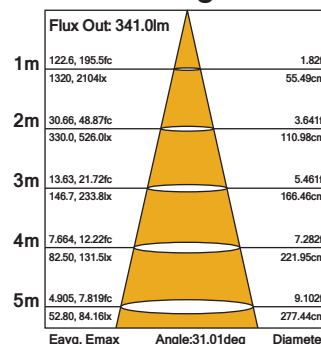

## Technical Specifications

Model	Voltage	Power	Power Factor	Lumen (±5%)	Beam Angle	CCT	Lifespan	CRI	Dimensions
12W	AC100-240V	12W	≥0.9	1020	15° 30°	4000K	40000h	≥80	L126.5*W89*H220mm

## Beam Angle