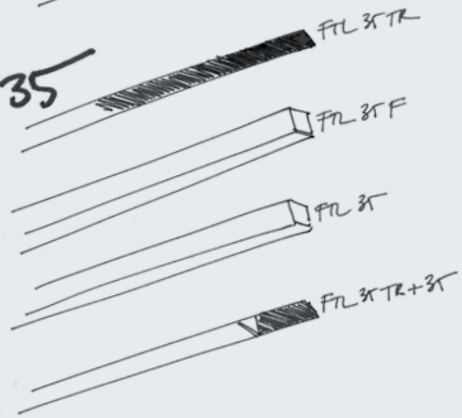

Femtoline

The freedom to accentuate architectural structures

A minimalistic and diverse made-to-measure linear lighting solution, allowing a seamless integration of light into matter and structure of buildings to enhance the architectural atmosphere. A combination of purist design with high-output led technology, offering designers creative freedom to accentuate architectural structures.

25

35

45

FENTOLINE

Full made-to-measure lighting solution

Ultra-minimalistic design

Surface mounted, trim and trimless recessed solutions

Cove, wall graze and creative applications

IP65 solutions for wet areas and outdoor use

5W/m to more than 22W/m high output ledstrips

RGB, 2700, 3000 and 4000K

Polycarbonate unifies single led dots to one continuous line,
without any shadows across the entire length