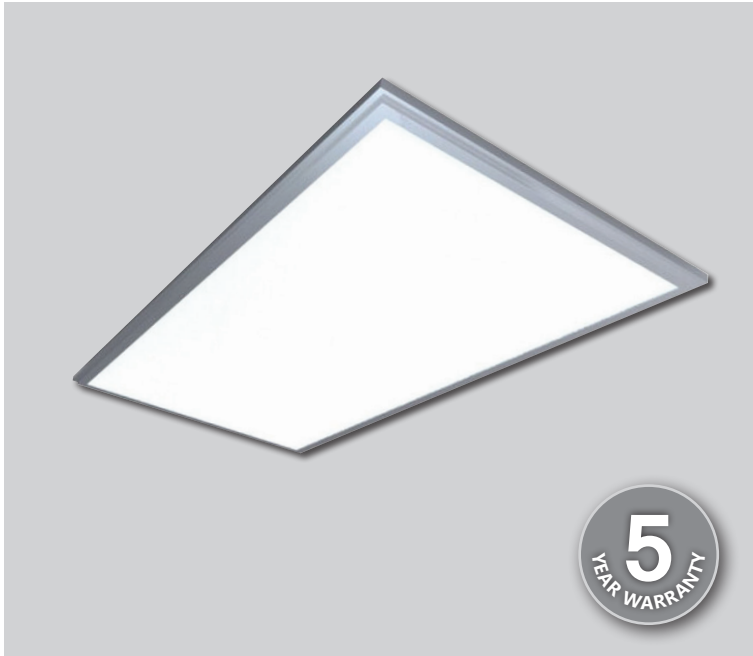

## Elsa 60W 1200x600 Datasheet

4000K 4800Lm Recessed LED Panel

PX1265Y4KY

### Beam Angle

RoHS

IP20

LED

60W

<b>Dimensions</b>	1195*595*12mm
<b>Input Voltage</b>	AC220~240V
<b>Input Power</b>	60W
<b>Lumens (±5%)</b>	4800
<b>Beam Angle</b>	110°
<b>Color Rendering Index</b>	>80
<b>Fixture Material</b>	Aluminium
<b>Panel Thickness</b>	7.5mm
<b>Driver</b>	TUV Approved
<b>CCT</b>	4000K
<b>Lifetime</b>	50,000h
<b>Protection Level</b>	IP20
<b>Certification</b>	CE, EMC, LVD
<b>Warranty</b>	5 Years

### Features & Applications

The Prelux Elsa 60W 1200 x 600 Edge-light LED panel is a white LED based edge lighting product designed with high quality LGP (light guide plate) for illumination applications. It has many advantages over traditional fluorescent tube fixtures with its features of soft and uniform brightness, energy efficiency, thinner frame, long lifetime and is also maintenance-free.