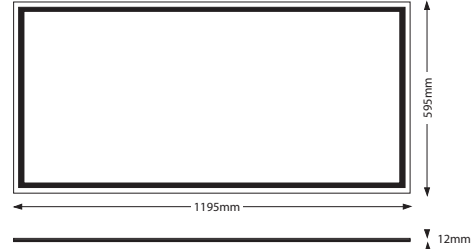

## Elsa 60W 1200x600 Datasheet

4000K 4800Lm Recessed LED Panel

PX1265Y4KY

### Beam Angle

RoHS

IP20

LED

60W

<b>Dimensions</b>	1195*595*12mm
<b>Input Voltage</b>	AC220~240V
<b>Input Power</b>	60W
<b>Lumens (±5%)</b>	4800
<b>Beam Angle</b>	110°
<b>Color Rendering Index</b>	>80
<b>Fixture Material</b>	Aluminium
<b>Panel Thickness</b>	7.5mm
<b>Driver</b>	TUV Approved
<b>CCT</b>	4000K
<b>Lifetime</b>	50,000h
<b>Protection Level</b>	IP20
<b>Certification</b>	CE, EMC, LVD
<b>Warranty</b>	5 Years

### Features & Applications

The Prelux Elsa 60W 1200 x 600 Edge-light LED panel is a white LED based edge lighting product designed with high quality LGP (light guide plate) for illumination applications. It has many advantages over traditional fluorescent tube fixtures with its features of soft and uniform brightness, energy efficiency, thinner frame, long lifetime and is also maintenance-free.