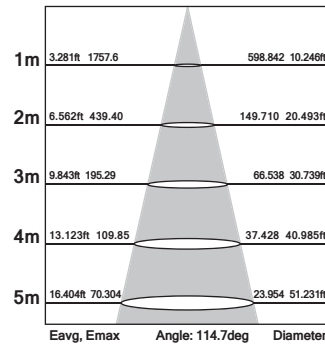

## Elsa 60W 1200x600 Datasheet

4000K 4800Lm Recessed LED Panel

PX1265Y4KY

### Beam Angle

RoHS

IP20

LED

60W

<b>Dimensions</b>	1195*595*12mm
<b>Input Voltage</b>	AC220~240V
<b>Input Power</b>	60W
<b>Lumens (±5%)</b>	4800
<b>Beam Angle</b>	110°
<b>Color Rendering Index</b>	>80
<b>Fixture Material</b>	Aluminium
<b>Panel Thickness</b>	7.5mm
<b>Driver</b>	TUV Approved
<b>CCT</b>	4000K
<b>Lifetime</b>	50,000h
<b>Protection Level</b>	IP20
<b>Certification</b>	CE, EMC, LVD
<b>Warranty</b>	5 Years

### Features & Applications

The Prelux Elsa 60W 1200 x 600 Edge-light LED panel is a white LED based edge lighting product designed with high quality LGP (light guide plate) for illumination applications. It has many advantages over traditional fluorescent tube fixtures with its features of soft and uniform brightness, energy efficiency, thinner frame, long lifetime and is also maintenance-free.