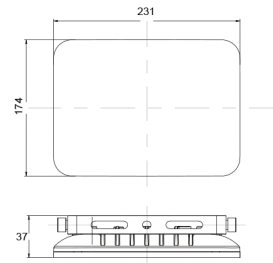

Prowler 50W 4000K Datasheet

IP65 4650Lm LED Floodlight

PXPR50WSB

Dimensions	231*174*37mm
Input Voltage	230V AC 50Hz
Input Power	50W
Power Factor	≥0.9
Beam Angle	110°
Housing Material	Aluminium
Luminous Flux	4650lm
Color Rendering Index	≥70
Life Time	20,000h
CCT	4000K
LEDs	SMD 2835
Protection Level	IP65
Working Temperature	-20°C~+40°C
Net Weight	590g
Warranty	3 Years

The adjustable bracket enables the beam to be oriented and fixed at the required angle.