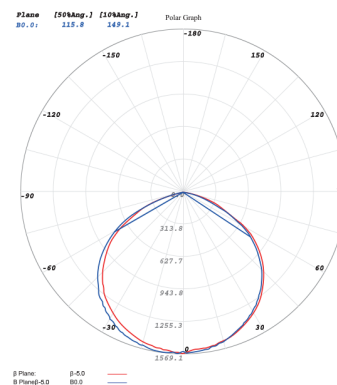

Prowler 50W 4000K Datasheet

IP65 4650Lm LED Floodlight

PXPR50WSB

Dimensions	231*174*37mm
Input Voltage	230V AC 50Hz
Input Power	50W
Power Factor	≥0.9
Beam Angle	110°
Housing Material	Aluminium
Luminous Flux	4650lm
Color Rendering Index	≥70
Life Time	20,000h
CCT	4000K
LEDs	SMD 2835
Protection Level	IP65
Working Temperature	-20°C~+40°C
Net Weight	590g
Warranty	3 Years

The adjustable bracket enables the beam to be oriented and fixed at the required angle.