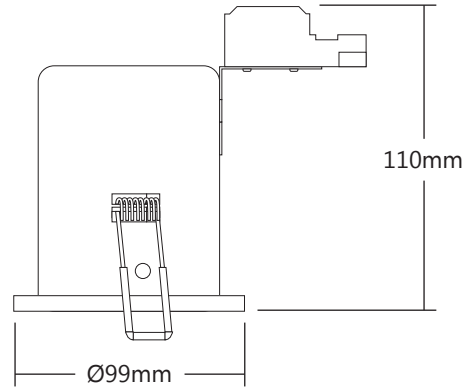

Flame 02 Chrome Datasheet

IP44 Tiltable GU10 Fire Rated Downlight

PXFLAME02C

RoHS

IP44

GU10

Dimensions	Ø99 x 110mm
Cutout	Ø88mm
Lamp Type	GU10 (to be ordered separately)
Lamp Compatibility	LED GU10 or Halogen GU10
Trim Type	Tiltable
Trim Colour	Chrome
Trim Material	Aluminium Alloy
Body Material	Steel
Insulation	Fibre Based
Coverable	Yes
Fire Rated	30/60/90 Mins
Certification	CE, RoHS
Fitting Warranty	3 Years

Features & Applications

Flame 02 is a tiltable trim downlight designed for use with LED or Halogen GU10 lamps (to be ordered separately).

Fire rated up to 90 minutes, the Flame is designed with a sleek contemporary finish that will look impressive in any space, whether it be domestic or commercial.

The fitting is coverable and comes with a fibre based insulation.