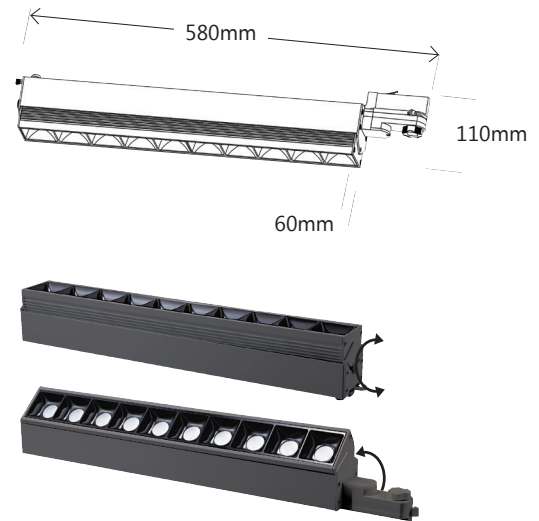

Alina 50W 3000K Datasheet

3800Lm LED Linear Track Light (Black)

PXALS3KB

RoHS

IP20

LED

50W

Dimensions	580*60*110mm
Input Power	50W ($\pm 3\%$)
LED Type	COB
Lumens ($\pm 5\%$)	3800
CCT	3000K (± 150)
Input Voltage	180-240V 50/60Hz
Power Factor	0.95
Efficacy	76Lm/W
Beam Angle	45°
Colour Rendering Index	Ra ≥ 80
Lifetime	50,000h
Mounting Options	3-Circuit Track
IP Rating	IP20
Certification	CE, RoHS
Warranty	3 Years

Features & Applications

With the ability to rotate in both directions, the Alina adds a fresh new dimension to the Prelux track mounted range, especially when used in conjunction with an accompanying spotlight from the existing range.