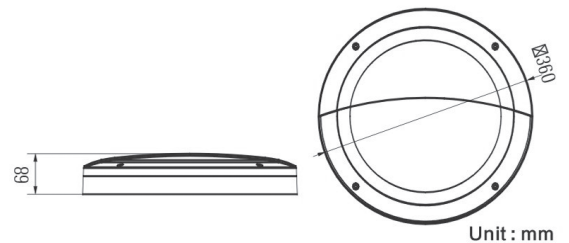

Venus 18W Eyelid Datasheet

Emergency 4200K 800lm Bulkhead (Black)

PXVEN02BE

18W

IP65

LED

3-4h
@2-3W

Lithium
Battery

Emergency Function	3-4 Hours at 2-3W
Emergency Type	Maintained
Voltage/Frequency	100-240V 50/60Hz
Input Power	18W
Battery Type	Lithium-Ion
Material	Die Cast Aluminium
Dimensions (mm)	360*360*68
Luminous Flux	800lm
Color Rendering Index	>80
CCT	4200K
LEDs	104pcs SMD
Protection Level	IP65
Housing Colour	Black
Certification	CE
Warranty	3 Years
Product Code	PXVEN02BE

Features & Applications

The Prelux Venus 18W emergency eyelid bulkhead is a sturdy and reliable LED fitting that provides 800 lumens at 4200K. In emergency mode the Venus will provide 3-4 hours at 2-3W.

The IP65 protection rating and tough die-cast aluminium body material makes the Venus an ideal emergency fitting for both indoor and outdoor spaces.

Prelux Venus fittings are also available in standard version.