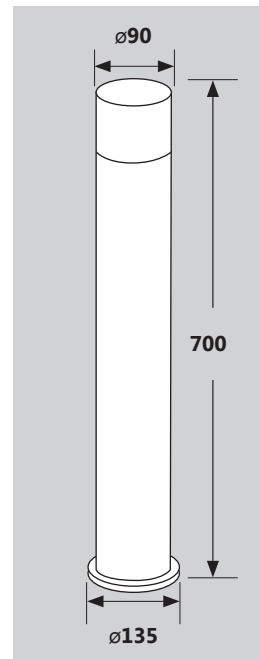

## Cameo [3] Datasheet

LED Outdoor Bollard

PXCAM3

### Standard Specifications

- IP54 Protection Rating
- Aluminium Body
- 9W LED Light Source
- Powder Coated Finish
- Stainless Steel Screws

RoHS

IP54

LED

<b>Dimensions</b>	ø90*700(H)mm
<b>Type</b>	LED Bollard
<b>Installation</b>	Ground
<b>Housing Colour</b>	Black
<b>IP Rating</b>	IP54
<b>Power</b>	9W
<b>Light Source</b>	Edison COB LED
<b>Lumens</b>	420
<b>Certification</b>	CE, RoHS, TUV
<b>Fixture Material</b>	Aluminium
<b>CRI</b>	>80
<b>Colour Temperature</b>	3000K Warm White