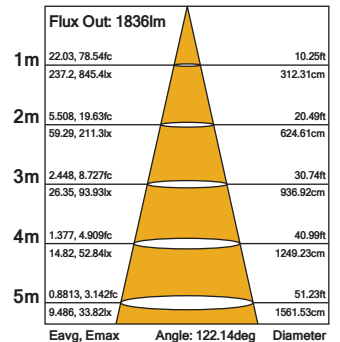

Beam Angle

Prelux's Othello surface mounted ceiling light uses high lumen SMD LED's and a fire-rated Polycarbonate opal diffuser with an even light output. With it's IP54 waterproof structural design and 120° wide beam angle the Othello is an ideal solution for damp locations.

- Environment friendly, without Mercury or other hazardous substances
- Up to 70% energy saving compared to standard CFL
- Long lifetime of 40,000 hours
- Dimmable 8-100%
- 120° wide beam angle
- CCT: 4000K
- No UV/IR light