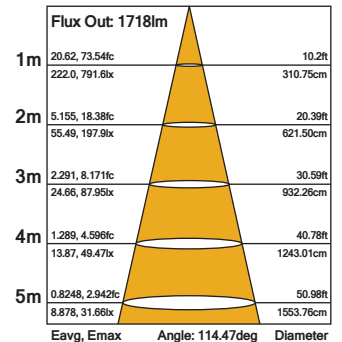

OTHELLO DIM 30W IP54 Ceiling Light

3000K 2700lm

Product Code: PXOTH303D

Technical Specifications

Model	Voltage	Power	Power Factor	Lumen (±5%)	Beam Angle	CCT	Lifespan	CRI	Dimensions
30W	AC230V	30W	≥0.9	2700	120°	3000K	40000h	≥80	Ø400*52mm

Fixture Compatibility

Rated Wattage	30W
Electrical Classification	II
Ingress Protection	IP54
Operating Temperature	-20°C~45°C
Operating Humidity	0~90%
Storage Temperature	-20°C~65°C

Beam Angle

Prelux's Othello surface mounted ceiling light uses high lumen SMD LED's and a fire-rated Polycarbonate opal diffuser with an even light output. With it's IP54 waterproof structural design and 120° wide beam angle the Othello is an ideal solution for damp locations.