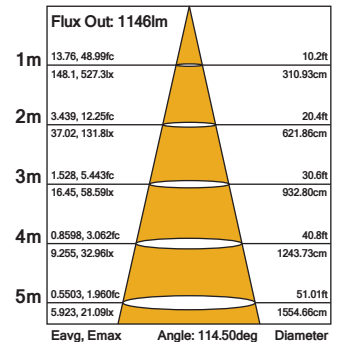

Beam Angle

Prelux's Othello surface mounted ceiling light uses high lumen SMD LED's and a fire-rated Polycarbonate opal diffuser with an even light output. With it's IP54 waterproof structural design and 120° wide beam angle the Othello is an ideal solution for damp locations.

- Environment friendly, without Mercury or other hazardous substances
- Up to 70% energy saving compared to standard CFL
- Long lifetime of 40,000 hours
- Dimmable 8-100%
- 120° wide beam angle
- CCT: 4000K
- No UV/IR light