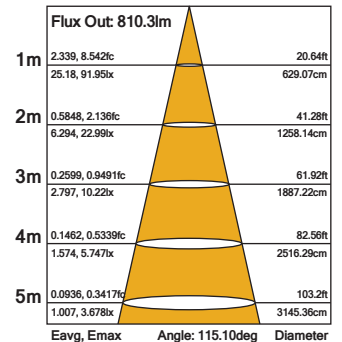

Beam Angle

Prelux's Othello surface mounted ceiling light uses high lumen SMD LED's and a fire-rated Polycarbonate opal diffuser with an even light output. With it's IP54 waterproof structural design and 120° wide beam angle the Othello is an ideal solution for damp locations.

- Environment friendly, without Mercury or other hazardous substances
- Up to 70% energy saving compared to standard CFL
- Long lifetime of 40,000 hours
- Dimmable 8-100%
- 120° wide beam angle
- CCT: 4000K
- No UV/IR light