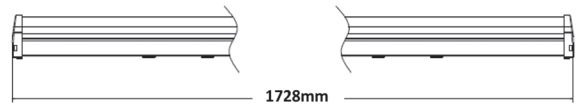

## Lineout 70W Emergency Datasheet

6ft 4000K 8700lm LED Batten

PXLINE665E

Push fit terminal block for fast installation.

Gear tray retaining strap for easy maintenance.

<b>CE</b>	<b>70W</b>	<b>IP20</b>	<b>LED</b>	<b>8700lm 120lm/W</b>	<b>Emergency Model</b>
-----------	------------	-------------	------------	---------------------------	----------------------------

<b>Emergency Function</b>	3 Hours at 3W 270lm
<b>Dimensions</b>	1728*62*72 6ft
<b>Voltage/Frequency</b>	240V 50Hz
<b>Input Power</b>	70W
<b>Power Factor</b>	>0.9
<b>Material</b>	Steel Body & PC Diffuser
<b>Housing Color</b>	White
<b>Luminous Flux</b>	8700lm
<b>Color Rendering Index</b>	>80
<b>CCT</b>	4000K
<b>LEDs</b>	150pcs SMD
<b>Protection Level</b>	IP20
<b>Luminous Efficacy</b>	120lm/W
<b>Dimmable</b>	No
<b>Beam Angle</b>	120°
<b>LED Chip</b>	Epistar
<b>LED Lifetime</b>	35,000 Hours
<b>Warranty</b>	5 Years
<b>Product Code</b>	PXLINE665E

### Features & Applications

The Prelux Lineout is a highly efficient LED batten which produces an impressive 120lm/W and provides instant full light.

The Lineout comes with a push fit terminal block for fast and hassle free installation as well as a gear tray retaining strap to allow for easy maintenance.