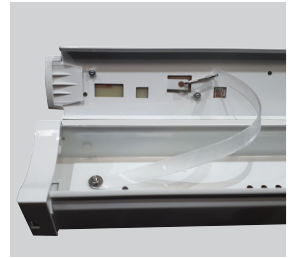

## Lineout 70W Emergency Datasheet

6ft 4000K 8700lm LED Batten

PXLINE665E

Push fit terminal block for fast installation.

Gear tray retaining strap for easy maintenance.

<b>CE</b>	<b>70W</b>	<b>IP20</b>	<b>LED</b>	<b>8700lm 120lm/W</b>	<b>Emergency Model</b>
-----------	------------	-------------	------------	---------------------------	----------------------------

<b>Emergency Function</b>	3 Hours at 3W 270lm
<b>Dimensions</b>	1728*62*72 6ft
<b>Voltage/Frequency</b>	240V 50Hz
<b>Input Power</b>	70W
<b>Power Factor</b>	>0.9
<b>Material</b>	Steel Body & PC Diffuser
<b>Housing Color</b>	White
<b>Luminous Flux</b>	8700lm
<b>Color Rendering Index</b>	>80
<b>CCT</b>	4000K
<b>LEDs</b>	150pcs SMD
<b>Protection Level</b>	IP20
<b>Luminous Efficacy</b>	120lm/W
<b>Dimmable</b>	No
<b>Beam Angle</b>	120°
<b>LED Chip</b>	Epistar
<b>LED Lifetime</b>	35,000 Hours
<b>Warranty</b>	5 Years
<b>Product Code</b>	PXLINE665E

### Features & Applications

The Prelux Lineout is a highly efficient LED batten which produces an impressive 120lm/W and provides instant full light.

The Lineout comes with a push fit terminal block for fast and hassle free installation as well as a gear tray retaining strap to allow for easy maintenance.