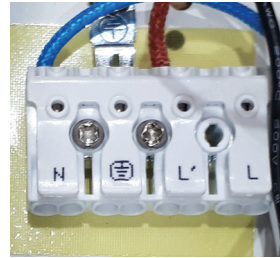

## Lineout 70W Emergency Datasheet

6ft 4000K 8700lm LED Batten

PXLINE665E

Push fit terminal block for fast installation.

Gear tray retaining strap for easy maintenance.

<b>CE</b>	<b>70W</b>	<b>IP20</b>	<b>LED</b>	<b>8700lm 120lm/W</b>	<b>Emergency Model</b>
-----------	------------	-------------	------------	---------------------------	----------------------------

<b>Emergency Function</b>	3 Hours at 3W 270lm
<b>Dimensions</b>	1728*62*72 6ft
<b>Voltage/Frequency</b>	240V 50Hz
<b>Input Power</b>	70W
<b>Power Factor</b>	>0.9
<b>Material</b>	Steel Body & PC Diffuser
<b>Housing Color</b>	White
<b>Luminous Flux</b>	8700lm
<b>Color Rendering Index</b>	>80
<b>CCT</b>	4000K
<b>LEDs</b>	150pcs SMD
<b>Protection Level</b>	IP20
<b>Luminous Efficacy</b>	120lm/W
<b>Dimmable</b>	No
<b>Beam Angle</b>	120°
<b>LED Chip</b>	Epistar
<b>LED Lifetime</b>	35,000 Hours
<b>Warranty</b>	5 Years
<b>Product Code</b>	PXLINE665E

### Features & Applications

The Prelux Lineout is a highly efficient LED batten which produces an impressive 120lm/W and provides instant full light.

The Lineout comes with a push fit terminal block for fast and hassle free installation as well as a gear tray retaining strap to allow for easy maintenance.