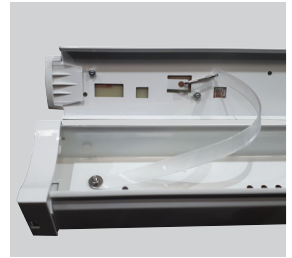

Lineout 48W Standard Datasheet

6ft 4000K 5950lm LED Batten

PXLINE648

Push fit terminal block for fast installation.

Gear tray retaining strap for easy maintenance.

CE	48W	IP20	LED	5950lm 120lm/W	Standard Model
-----------	------------	-------------	------------	---------------------------	---------------------------

Dimensions	1728*62*72 6ft
Voltage/Frequency	240V 50Hz
Input Power	48W
Power Factor	>0.9
Material	Steel Body & PC Diffuser
Housing Color	White
Luminous Flux	5950lm
Color Rendering Index	>80
CCT	4000K
LEDs	100pcs SMD
Protection Level	IP20
Luminous Efficacy	120lm/W
Dimmable	No
Beam Angle	120°
LED Chip	Epistar
LED Lifetime	35,000 Hours
Warranty	5 Years
Product Code	PXLINE648

Features & Applications

The Prelux Lineout is a highly efficient LED batten which produces an impressive 120lm/W and provides instant full light.

The Lineout comes with a push fit terminal block for fast and hassle free installation as well as a gear tray retaining strap to allow for easy maintenance.