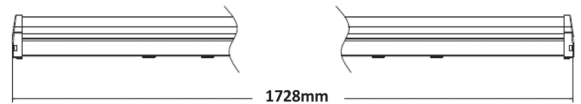

Lineout 48W Standard Datasheet

6ft 4000K 5950lm LED Batten

PXLINE648

Push fit terminal block for fast installation.

Gear tray retaining strap for easy maintenance.

CE	48W	IP20	LED	5950lm 120lm/W	Standard Model
-----------	------------	-------------	------------	---------------------------	---------------------------

Dimensions	1728*62*72 6ft
Voltage/Frequency	240V 50Hz
Input Power	48W
Power Factor	>0.9
Material	Steel Body & PC Diffuser
Housing Color	White
Luminous Flux	5950lm
Color Rendering Index	>80
CCT	4000K
LEDs	100pcs SMD
Protection Level	IP20
Luminous Efficacy	120lm/W
Dimmable	No
Beam Angle	120°
LED Chip	Epistar
LED Lifetime	35,000 Hours
Warranty	5 Years
Product Code	PXLINE648

Features & Applications

The Prelux Lineout is a highly efficient LED batten which produces an impressive 120lm/W and provides instant full light.

The Lineout comes with a push fit terminal block for fast and hassle free installation as well as a gear tray retaining strap to allow for easy maintenance.