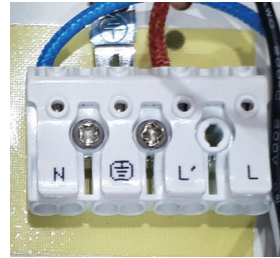

Lineout 48W Standard Datasheet

6ft 4000K 5950lm LED Batten

PXLINE648

Push fit terminal block for fast installation.

Gear tray retaining strap for easy maintenance.

CE	48W	IP20	LED	5950lm 120lm/W	Standard Model
-----------	------------	-------------	------------	---------------------------	---------------------------

Dimensions	1728*62*72 6ft
Voltage/Frequency	240V 50Hz
Input Power	48W
Power Factor	>0.9
Material	Steel Body & PC Diffuser
Housing Color	White
Luminous Flux	5950lm
Color Rendering Index	>80
CCT	4000K
LEDs	100pcs SMD
Protection Level	IP20
Luminous Efficacy	120lm/W
Dimmable	No
Beam Angle	120°
LED Chip	Epistar
LED Lifetime	35,000 Hours
Warranty	5 Years
Product Code	PXLINE648

Features & Applications

The Prelux Lineout is a highly efficient LED batten which produces an impressive 120lm/W and provides instant full light.

The Lineout comes with a push fit terminal block for fast and hassle free installation as well as a gear tray retaining strap to allow for easy maintenance.