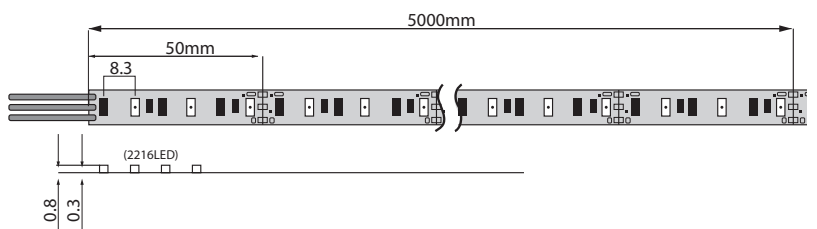

ECO 5m Flexible LED Strip (120 LED per Metre)

IP67 Outdoor

Product Code: PXSTRIP67C

**Technical Specifications**

Model	Voltage	Power	Light Source	Lumen	Beam Angle	CCT	CRI	Dimensions
IP67	12V	9.6W/m	2216 SMD LED	6-8 per LED	120°	4000K	90-95	5m Trimmable Strip

**Driver Data Sheet**

Driver Data	Non-dim
Light Source	2216 SMD LED
No. of LEDs per Metre	120LED/m
PCB Width	8mm
Working Voltage	12V
Rated Current	800mA/m
Rated Power	9.6W/m
Radiance Angle	120°
Self Adhesive	3M Backing
Colour	Warm & Cool White
CRI	90-95
Lumen per LED	6-8lm
LED/m	120
Voltage	12V
Current	800mA
Power	9.6W
Driver Included	1 per 5m Strip
Trimable	50mm Intervals

Prelux ECO 5m LED strip is an extremely flexible and popular decorative or functional solution which can be placed almost anywhere to add a stunning lighting feature or merely to draw attention to an object or pathway. The strip comes complete with a driver and 3M self adhesive tape backing for ease of application.