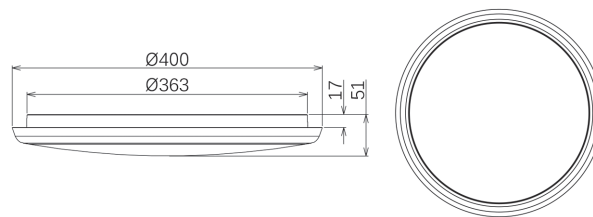

OTHELLO 30W IP54 Ceiling Light

3000K 2220lm

PRELUX
LED PRODUCTS

Product Code: PXOTH30

Technical Specifications

Model	Voltage	Power	Power Factor	Lumen (±5%)	Beam Angle	CCT	Lifespan	CRI	Dimensions
30W	AC230V	30W	≥0.9	2220	120°	3000K	40000h	≥80	Ø400*51mm

Fixture Compatibility

Rated Wattage	30W
Electrical Classification	II
Ingress Protection	IP54
Operating Temperature	-20°C~45°C
Operating Humidity	0~90%
Storage Temperature	-20°C~65°C

Beam Angle

Prelux's Othello surface mounted ceiling light uses high lumen SMD LED's and a fire-rated Polycarbonate opal diffuser with an even light output. With it's IP54 waterproof structural design and 120° wide beam angle the Othello is an ideal solution for damp locations.