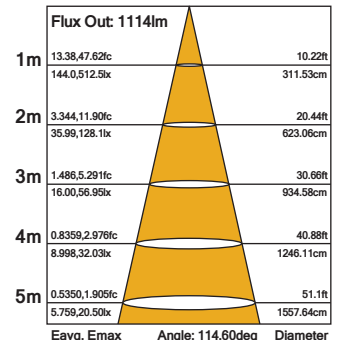

OTHELLO 30W IP54 Ceiling Light

3000K 2220lm

PRELUX
LED PRODUCTS

Product Code: PXOTH30

Technical Specifications

Model	Voltage	Power	Power Factor	Lumen (±5%)	Beam Angle	CCT	Lifespan	CRI	Dimensions
30W	AC230V	30W	≥0.9	2220	120°	3000K	40000h	≥80	Ø400*51mm

Fixture Compatibility

Rated Wattage	30W
Electrical Classification	II
Ingress Protection	IP54
Operating Temperature	-20°C~45°C
Operating Humidity	0~90%
Storage Temperature	-20°C~65°C

Beam Angle

Prelux's Othello surface mounted ceiling light uses high lumen SMD LED's and a fire-rated Polycarbonate opal diffuser with an even light output. With it's IP54 waterproof structural design and 120° wide beam angle the Othello is an ideal solution for damp locations.