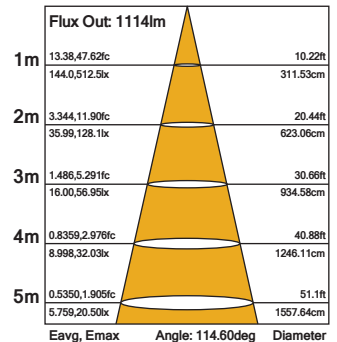

Beam Angle

Prelux's Othello surface mounted ceiling light uses high lumen SMD LED's and a fire-rated Polycarbonate opal diffuser with an even light output. With it's IP54 waterproof structural design and 120° wide beam angle the Othello is an ideal solution for damp locations.

- Environment friendly, without Mercury or other hazardous substances
- Up to 70% energy saving compared to standard CFL
- Long lifetime of 40,000 hours
- 120° wide beam angle
- CCT: 3000K
- No UV/IR light