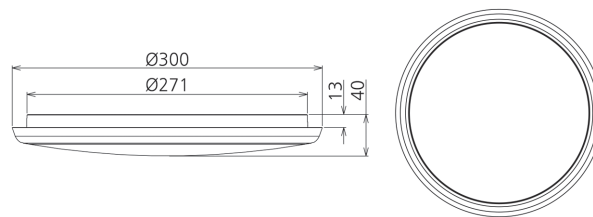

Beam Angle

Prelux's Othello surface mounted ceiling light uses high lumen SMD LED's and a fire-rated Polycarbonate opal diffuser with an even light output. With it's IP54 waterproof structural design and 120° wide beam angle the Othello is an ideal solution for damp locations.

- Environment friendly, without Mercury or other hazardous substances
- Up to 70% energy saving compared to standard CFL
- Long lifetime of 40,000 hours
- 120° wide beam angle
- CCT: 3000K
- No UV/IR light