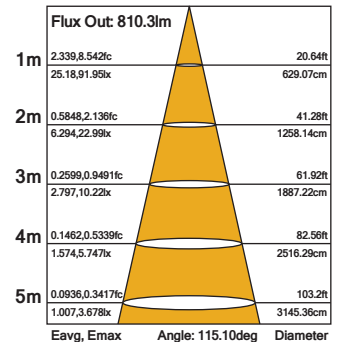

Fixture Compatibility

Rated Wattage	12W
Electrical Classification	II
Ingress Protection	IP54
Operating Temperature	-20°C~45°C
Operating Humidity	0~90%
Storage Temperature	-20°C~65°C

Beam Angle

Prelux's Othello surface mounted ceiling light uses high lumen SMD LED's and a fire-rated Polycarbonate opal diffuser with an even light output. With it's IP54 waterproof structural design and 120° wide beam angle the Othello is an ideal solution for damp locations.