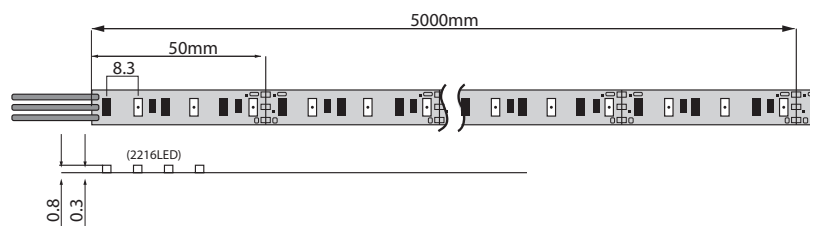

ECO 5m Flexible LED Strip (120 LED per Metre)

IP20 Indoor

Product Code: PXSTRIP20

Technical Specifications

Model	Voltage	Power	Light Source	Lumen	Beam Angle	CCT	CRI	Dimensions
IP20	12V	9.6W/m	2216 SMD LED	6-8 per LED	120°	3000K	90-95	5m Trimmable Strip

Driver Data Sheet

Driver Data	Non-dim
Light Source	2216 SMD LED
No. of LEDs per Metre	120LED/m
PCB Width	8mm
Working Voltage	12V
Rated Current	800mA/m
Rated Power	9.6W/m
Radiance Angle	120°
Self Adhesive	3M Backing
Colour	Warm & Cool White
CRI	90-95
Lumen per LED	6-8lm
LED/m	120
Voltage	12V
Current	800mA
Power	9.6W
Driver Included	1 per 5m Strip
Trimable	50mm Intervals

Prelux ECO 5m LED strip is an extremely flexible and popular decorative or functional solution which can be placed almost anywhere to add a stunning lighting feature or merely to draw attention to an object or pathway. The strip comes complete with a driver and 3M self adhesive tape backing for ease of application.